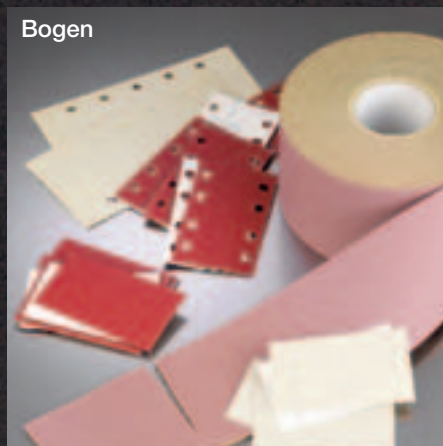

**KA.EF. abrasives on foam backing**

... are used today for all applications (dry and wet) where flexible abrasives are required, with extremely adaptable. Uniform sanding results are achieved without sanding down the surface too quickly. They provide the perfect solution to all your sanding needs. Simple, quick and safe. Available four side or two side or one side coated, available as a block, pad or disc, with a hard, flexible or soft foam center and in various grain sizes till grit 600 (grit 600 corresponds to sanding paper of approx. P 4000). Please note that the foam is coated directly with sanding grain to achieve the very best in super sanding results. Please ask for our benchmark test on gritting!

Schleifbögen

Stahlwolle

Bänder

Scheiben

Rollen

Bogen

Zubehör

Schleifvlies