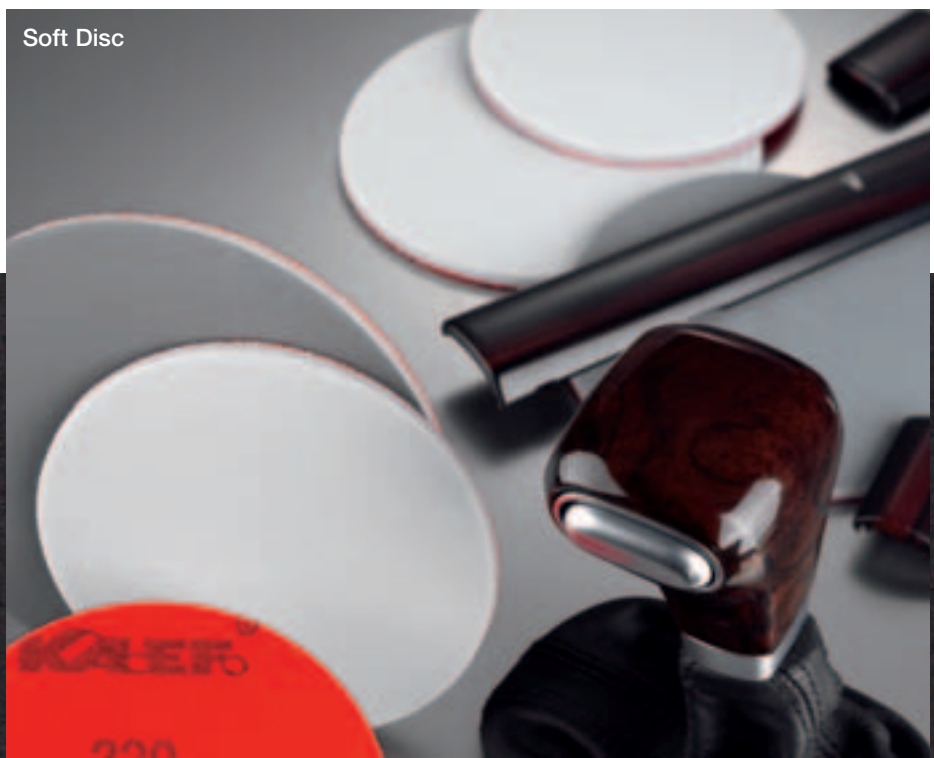

**KA.EF. abrasives on foam backing**

... are used today for all applications (dry and wet) where flexible abrasives are required, with extremely adaptable. Uniform sanding results are achieved without sanding down the surface too quickly. They provide the perfect solution to all your sanding needs. Simple, quick and safe. Available four side or two side or one side coated, available as a block, pad or disc, with a hard, flexible or soft foam center and in various grain sizes till grit 600 (grit 600 corresponds to sanding paper of approx. P 4000). Please note that the foam is coated directly with sanding grain to achieve the very best in super sanding results. Please ask for our benchmark test on gritting!

FormFlex Matten

**... auf Schaumstoffunterlage**  
**... on Foam Backing**

Schleifmatten

Soft Disc

Soft Disc